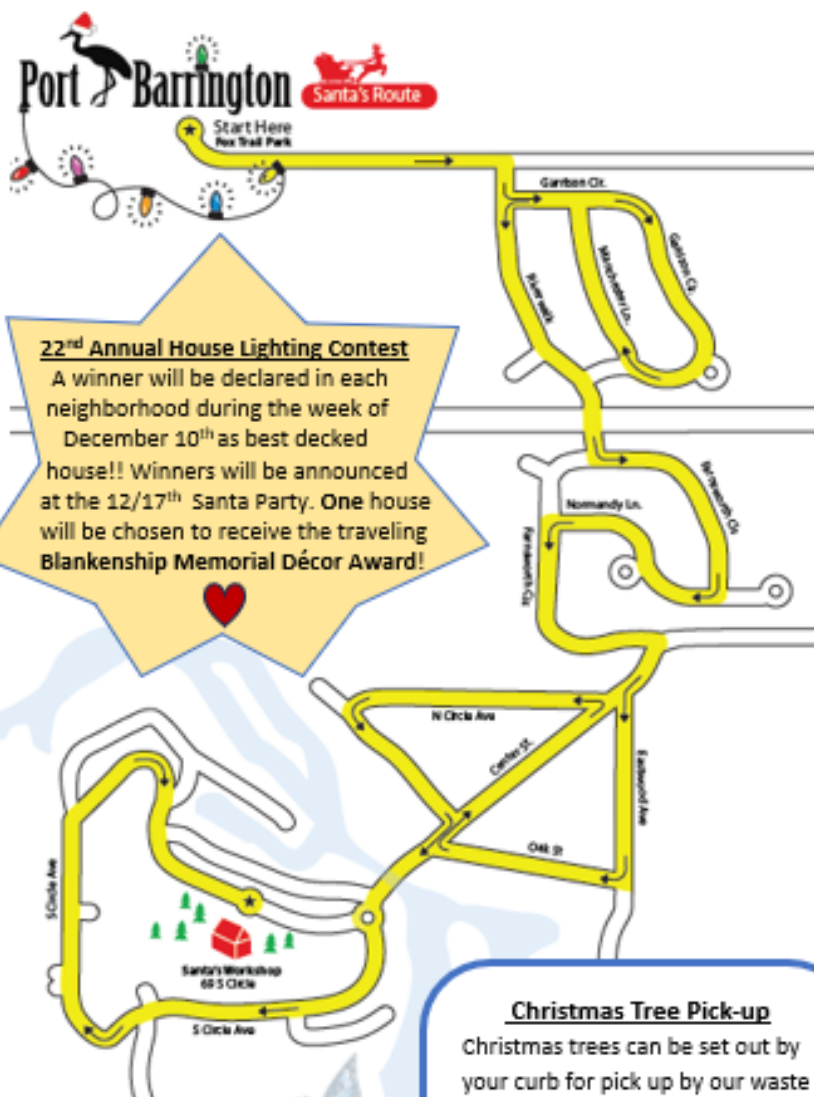

# Santa IS Comin' to Our Town!

Port Barrington, Illinois!

Santa is working hard to make his deadline for visits to us all! He is due to arrive for a special visit to Port Barrington on Sunday, December 17<sup>th</sup>! At approximately 12:30pm Santa plans to leave Fox Trail Park and make his way through the Village to our Village Hall. Line these streets to catch the treats! Then follow the parade to the Village Hall where kiddos can whisper their wishes to Santa and receive a small gift. Santa **arrives at the Village Hall at approximately 1:15**—don't be late—Santa is a busy fellow! He'd love to have you join in for some hot chocolate and a sweet! Nonperishable food items for the Wauconda Food Pantry will be collected in the spirit of the season.

Santa is looking for a special someone to ride with him in the parade! Color the hot cocoa mugs below or cut them out to add to your own artwork—turn them in to the Village Hall by December 15<sup>th</sup>. The winner will be drawn from entries submitted and will be notified the next day. The lucky winner may choose a parent or friend to also ride along!

### Christmas Tree Pick-up

Christmas trees can be set out by your curb for pick up by our waste hauler, LRS-PrairieLand Recycling & Disposal Services, on regularly scheduled pick up days the first two weeks in January for **no added charge**. Trees must be free of decorations and must not be bagged.